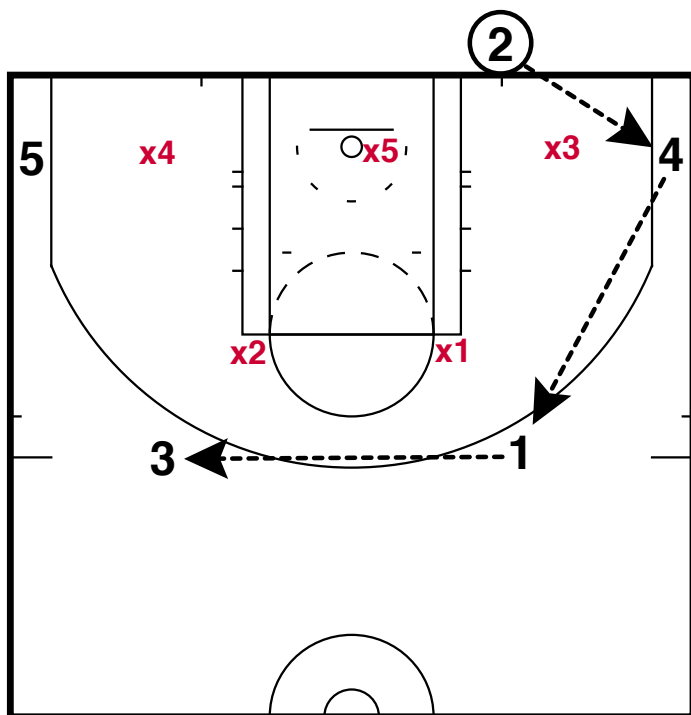

IOWA STATE 2 - 3 ZONE BLOB

- 2 PASSES THE BALL TO 4
- 4 SWINGS THE BALL OVER 1 TO 3

- 4 STEPS UP AND SETS A FLARE SCREEN FOR 1 ON X1. THEN FLASHES TO THE HIGH POST
- 3 PASSES THE BALL TO 4
- 2 RUNS THE BASELINE AND FILLS THE CORNER
- 5 CUTS TO THE BASKET