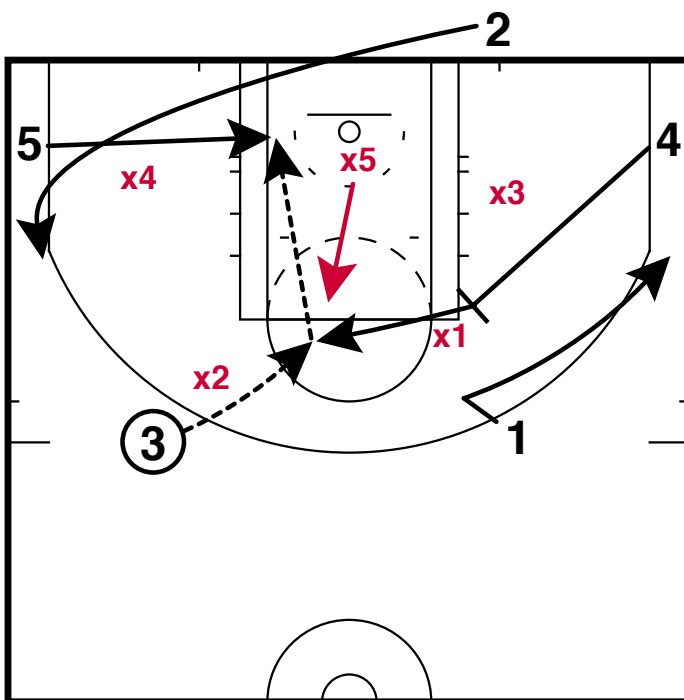

IOWA STATE 2 - 3 ZONE BLOB

- 2 PASSES THE BALL TO 4
- 4 SWINGS THE BALL OVER 1 TO 3

- 4 STEPS UP AND SETS A FLARE SCREEN FOR 1 ON X1. THEN FLASHES TO THE HIGH POST
- 3 PASSES THE BALL TO 4
- 2 RUNS THE BASELINE AND FILLS THE CORNER
- 5 CUTS TO THE BASKET